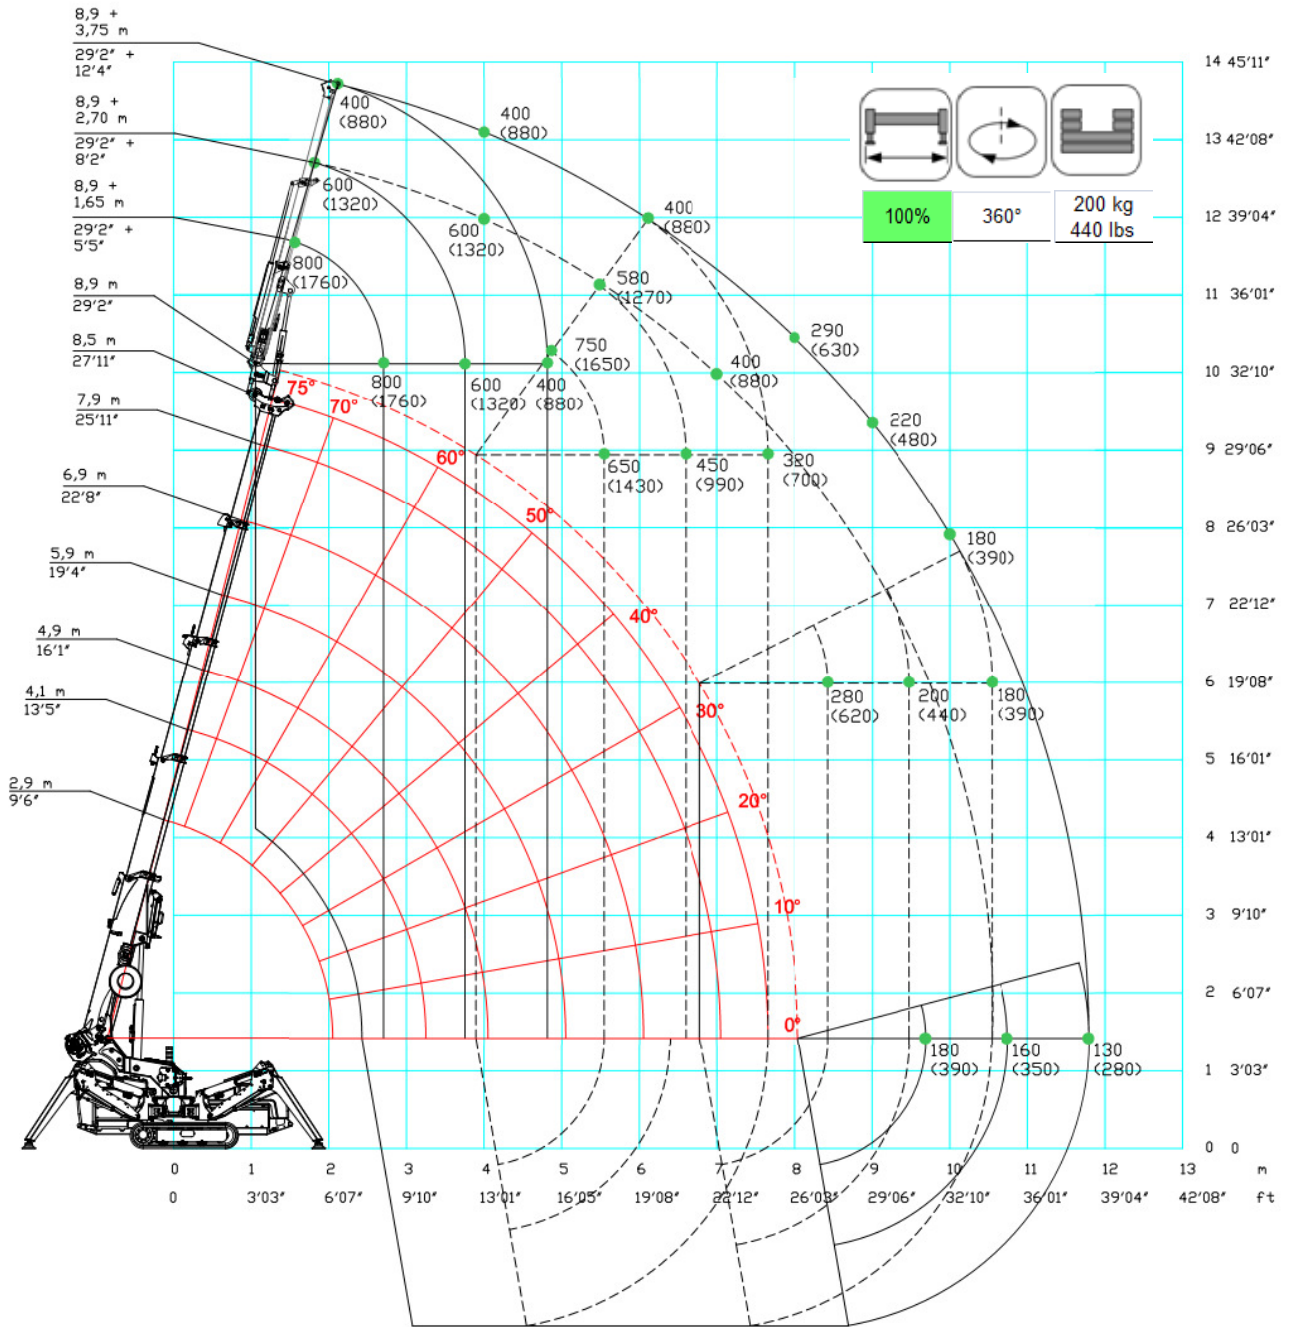

SPX424 + JIB800.1H1MX

SPX424 - OVERALL DIMENSIONS

SPX424 – MAIN BOOM

SPX424 + JIB800GX