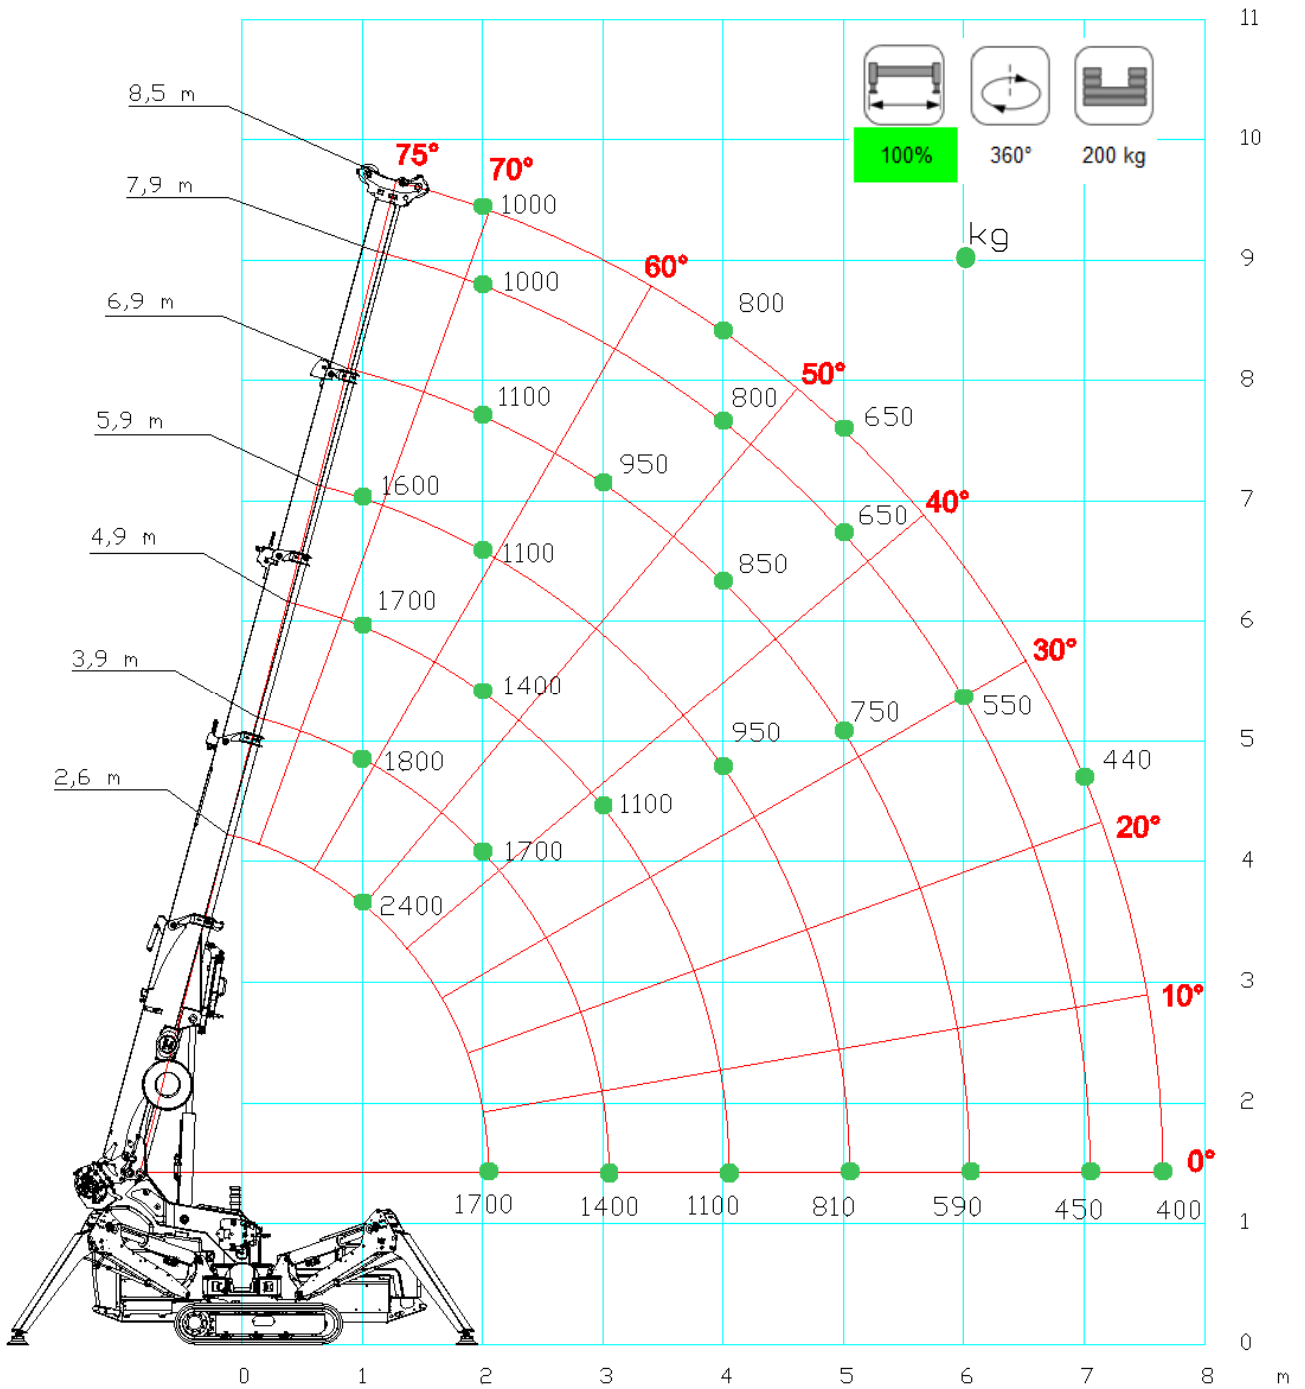

SPX424 + JIB800.1H1MX

SPX424 - OVERALL DIMENSIONS

SPX424 – MAIN BOOM

SPX424 + JIB800GX